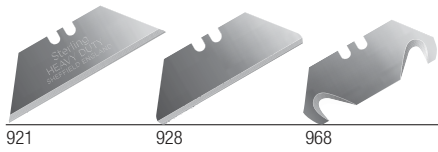

413

POCKET CUTTER
SAFETY POCKET CUTTER SELF RETRACTING SAFETY KNIFE

CODE	DESCRIPTION	BOX QTY	CTN QTY
413-1	Black/Yellow 3pack Carded	12	288

- Automatic blade retracting system to prevent injuries • Blade still retracts if contact is lost even when trigger is still activated • Double action trigger to prevent blade accidentally protruding in your pocket • Complete knife with non replaceable blade prevents loss of internal parts and unauthorized contact with sharp blade • High quality blade tested to cut over 1,600M of corrugated cardboard • Plastic body with wear resistant metal skid at blade outlet for durability • Pocket clip on back to keep cutter handy and prevent misplacement
- Packed in attractive counter display box • Ideal for retail food packaging areas
 - Available packed in convenient retail display

Trigger lock prevents accidental blade exposure

Squeeze yellow trigger and expose blade

Make cut as required

When contact is lost blade retracts even if trigger is still activated

417

DOUBLE-PLUS
SAFETY DOUBLE PLUS SELF RETRACTING SAFETY KNIFE

Replacement blades 921, 928, 968

Blade automatically retracts as cut is completed even if trigger in forward position

Right-hand use

Left-hand use

Sterling

115-1YR

ULTRA-GRIP SELF RETRACTING KNIFE

CODE	DESCRIPTION	BOX QTY	CTN QTY
115-1YR	Orange Carded	6	120