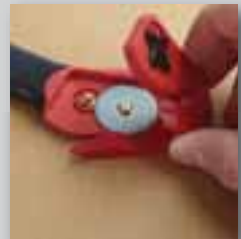

Open hinged cover for easy access