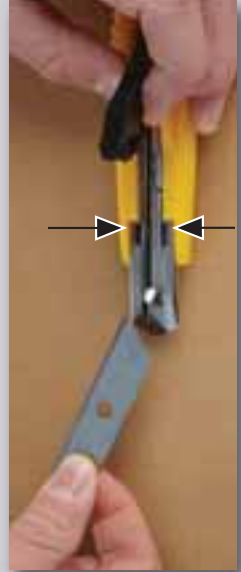

For left handed knife simply remove blade and rotate 180° and reassemble