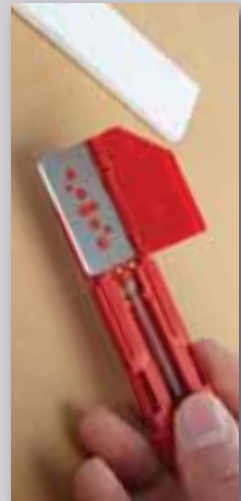

To replace blade pull blade mechanism from the back of the knife and open blade flap